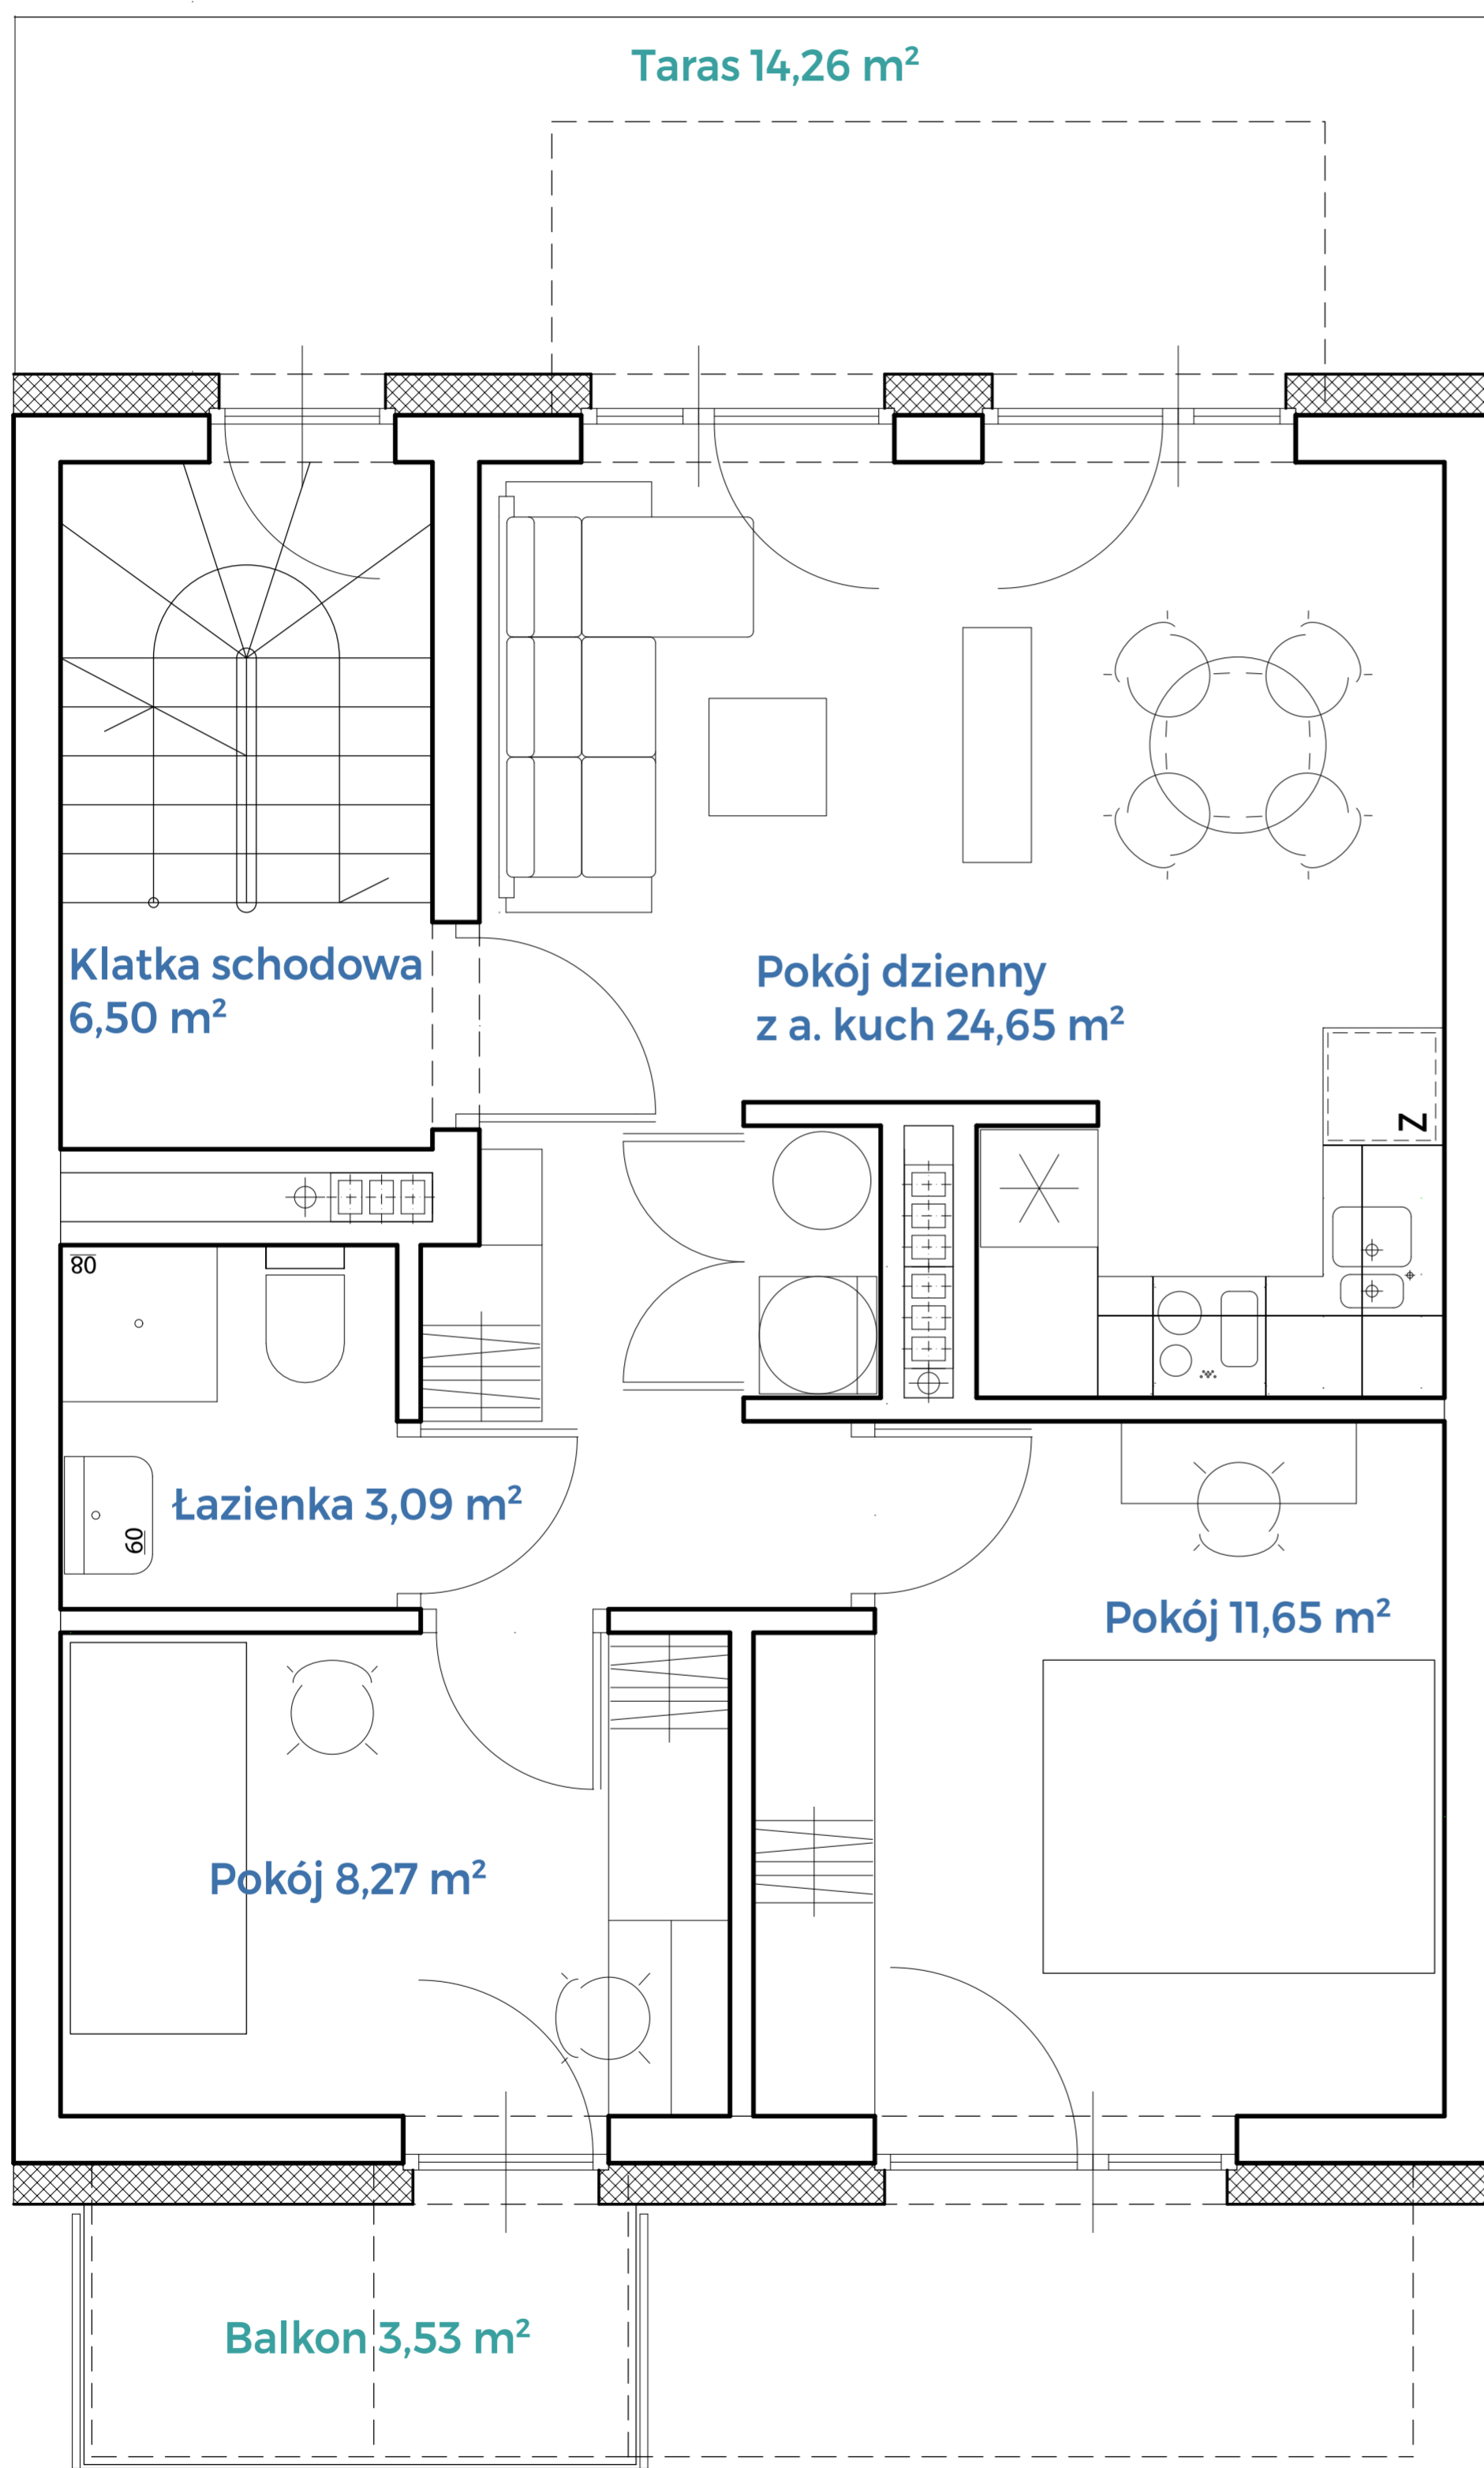

# Mieszkanie B6-1 • powierzchnia 47,33m<sup>2</sup> • parter

**KWIAŁTOWA**  
INWESTYCJA

The logo features a stylized mountain range in shades of blue and green, with a large, multi-faceted diamond or gemstone shape above the peaks.