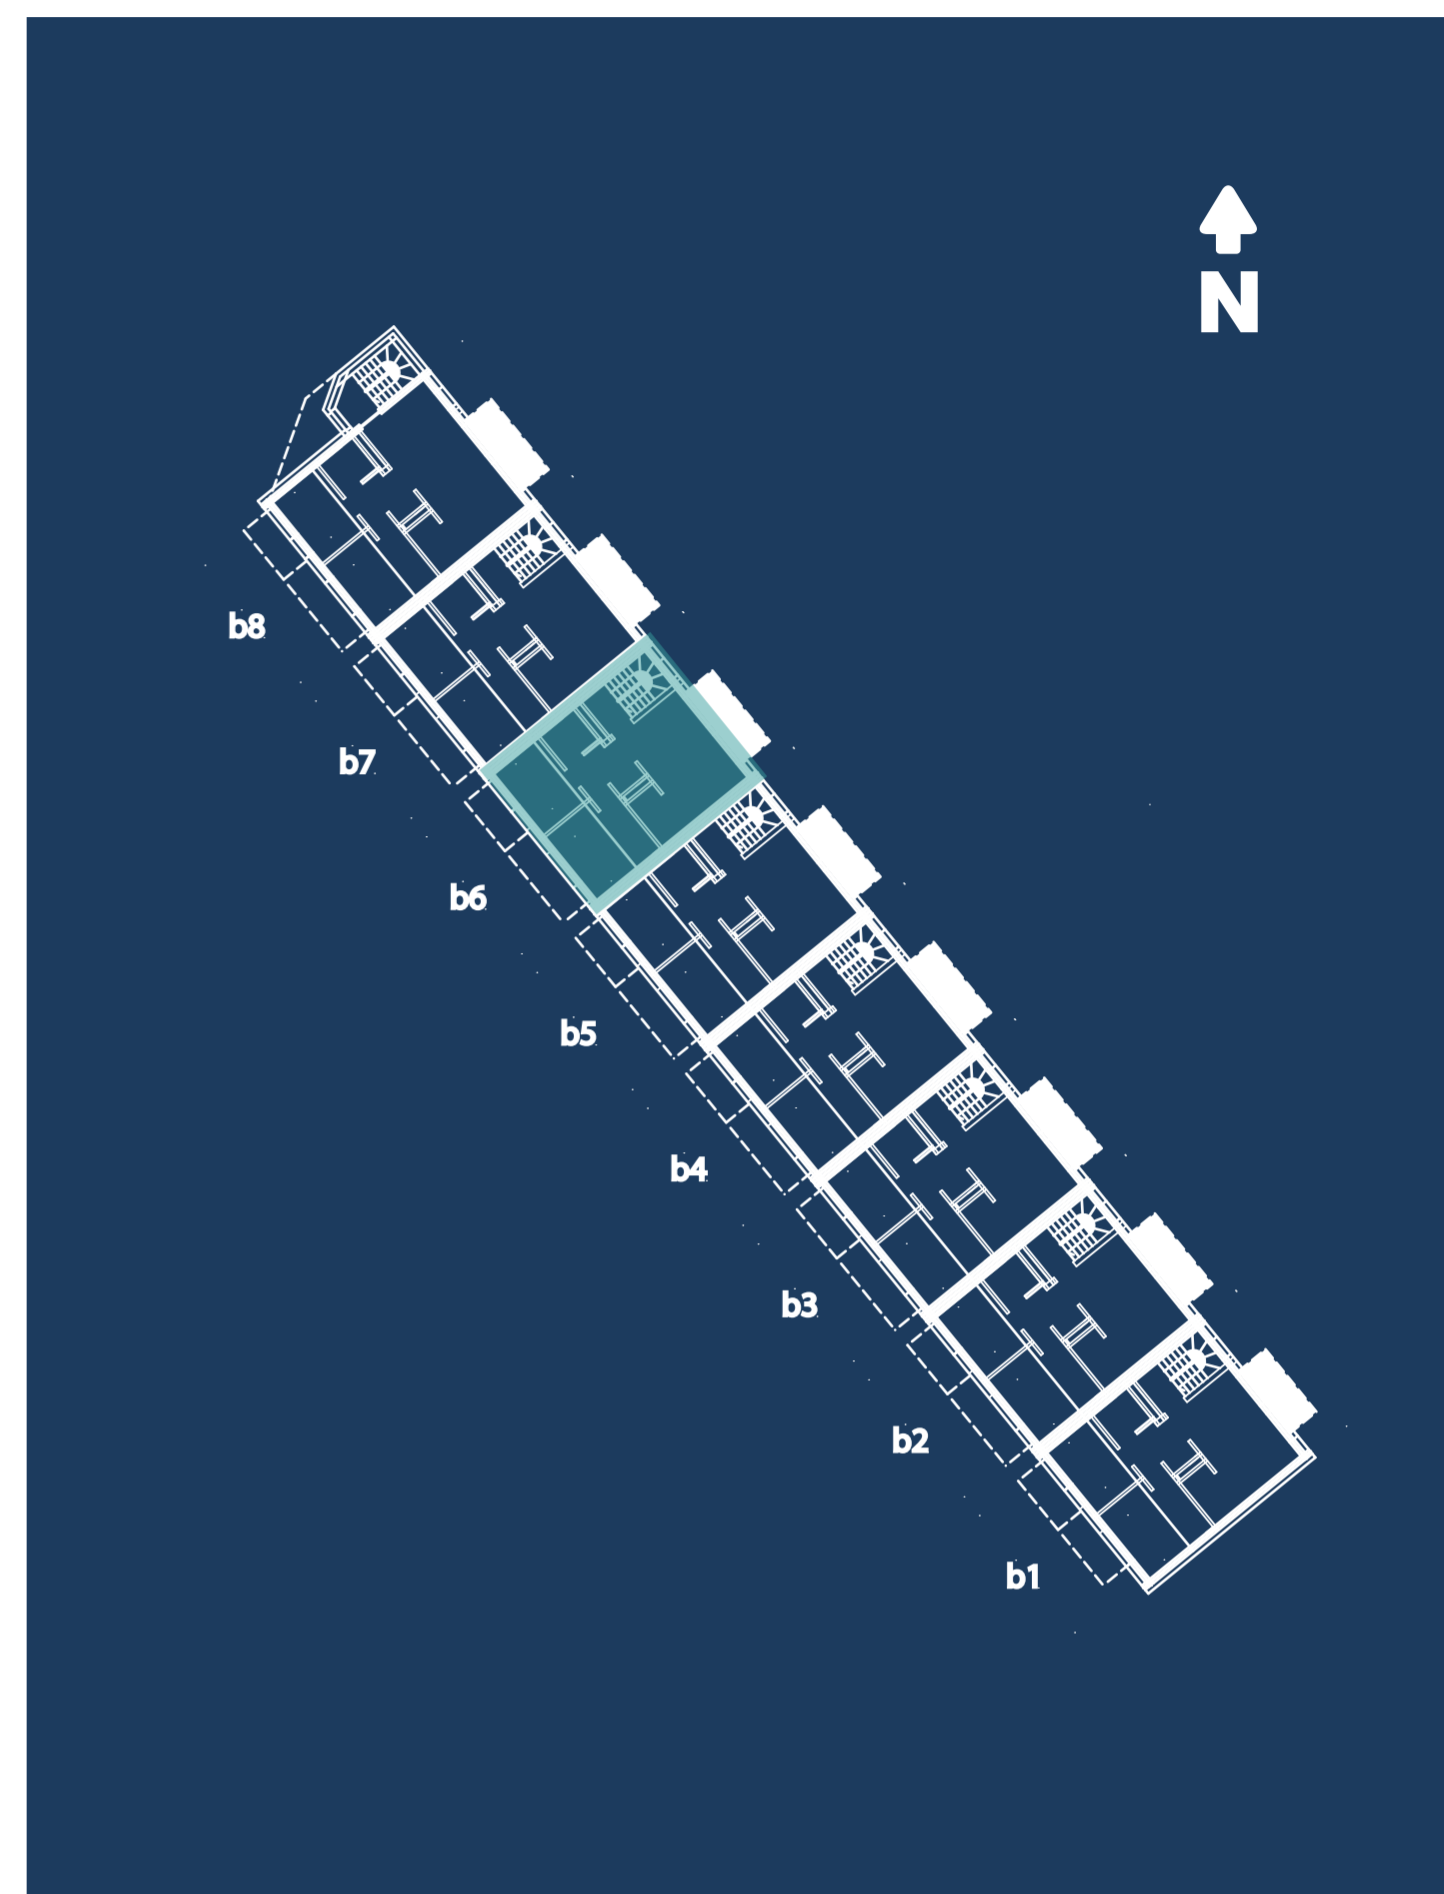

# Mieszkanie B6-1 • powierzchnia 47,33m<sup>2</sup> • parter

**KWIAŁTOWA**  
INWESTYCJA

The logo features a stylized mountain range in shades of blue and green, with a large, multi-faceted diamond or gemstone shape above the peaks.